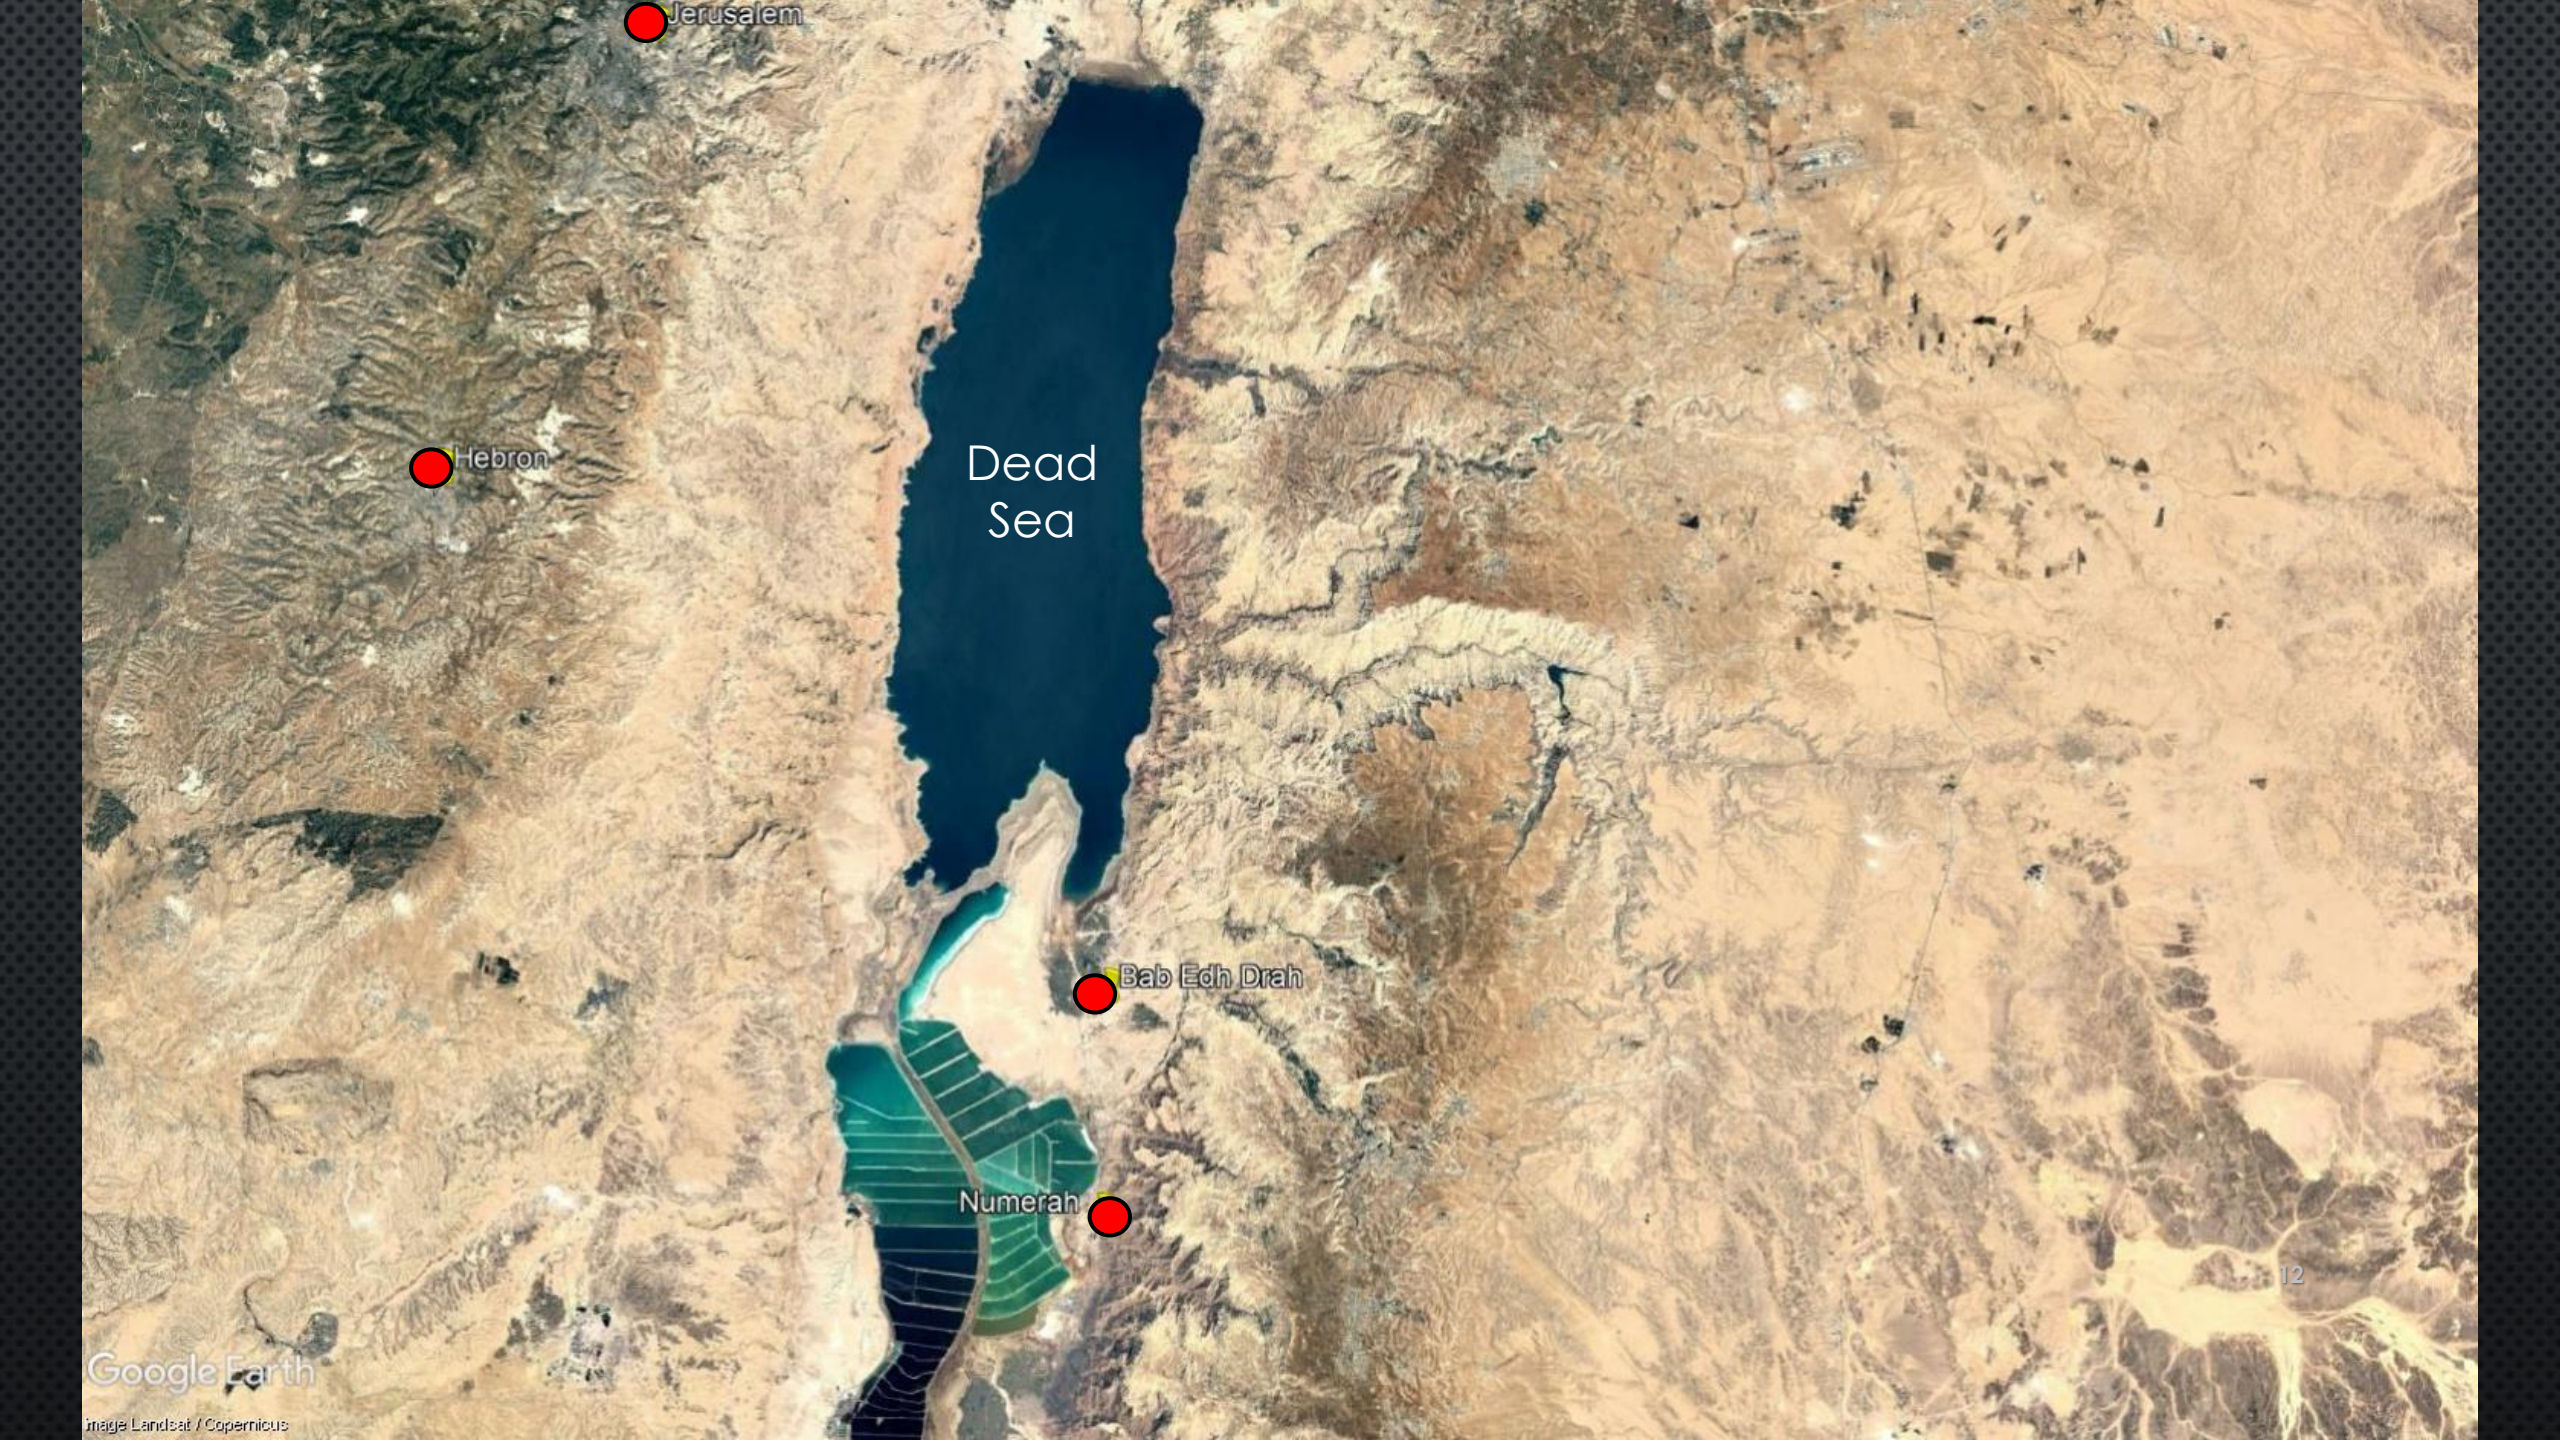

## V. A LITTLE ARCHAEOLOGY

- A. LOCATION OF NOAH'S ARK (GENESIS 8:4)
- B. THE COMMAND TO NOAH (GENESIS 9:16-19)
- C. DISPERSAL FROM THE MOUNTAINS OF ARARAT (GENESIS 11:1-2)
- D. DISPERSAL FROM BABEL
- E. TRAVELS OF TERAH AND HIS SONS ABRAM, NAHOR AND HARAN (GENESIS 11:26-32)
- F. SODOM AND GOMORRAH (GENESIS 19)
- G. JOB WAS LIKELY LIVING AT THE SAME TIME AS ABRAM

Image Landsat / Copernicus

Data SIO, NOAA, U.S. Navy, NGA, GEBCO

Jerusalem

WEST BANK

GAZA STRIP

Israel

Google Earth

Image Landsat / Copernicus  
Data SIO, NOAA, U.S. Navy, NGA, GEBCO

Jerusalem

Hebron

Dead Sea

Bab Edh Drah

Numerah

12

## Bab Edh Drah (Sodom)

Bab Edh Drah  
(Sodom)  
Cemetery

Bab Edh Drah

Sulphur balls in the  
lake sediments of  
the Dead Sea