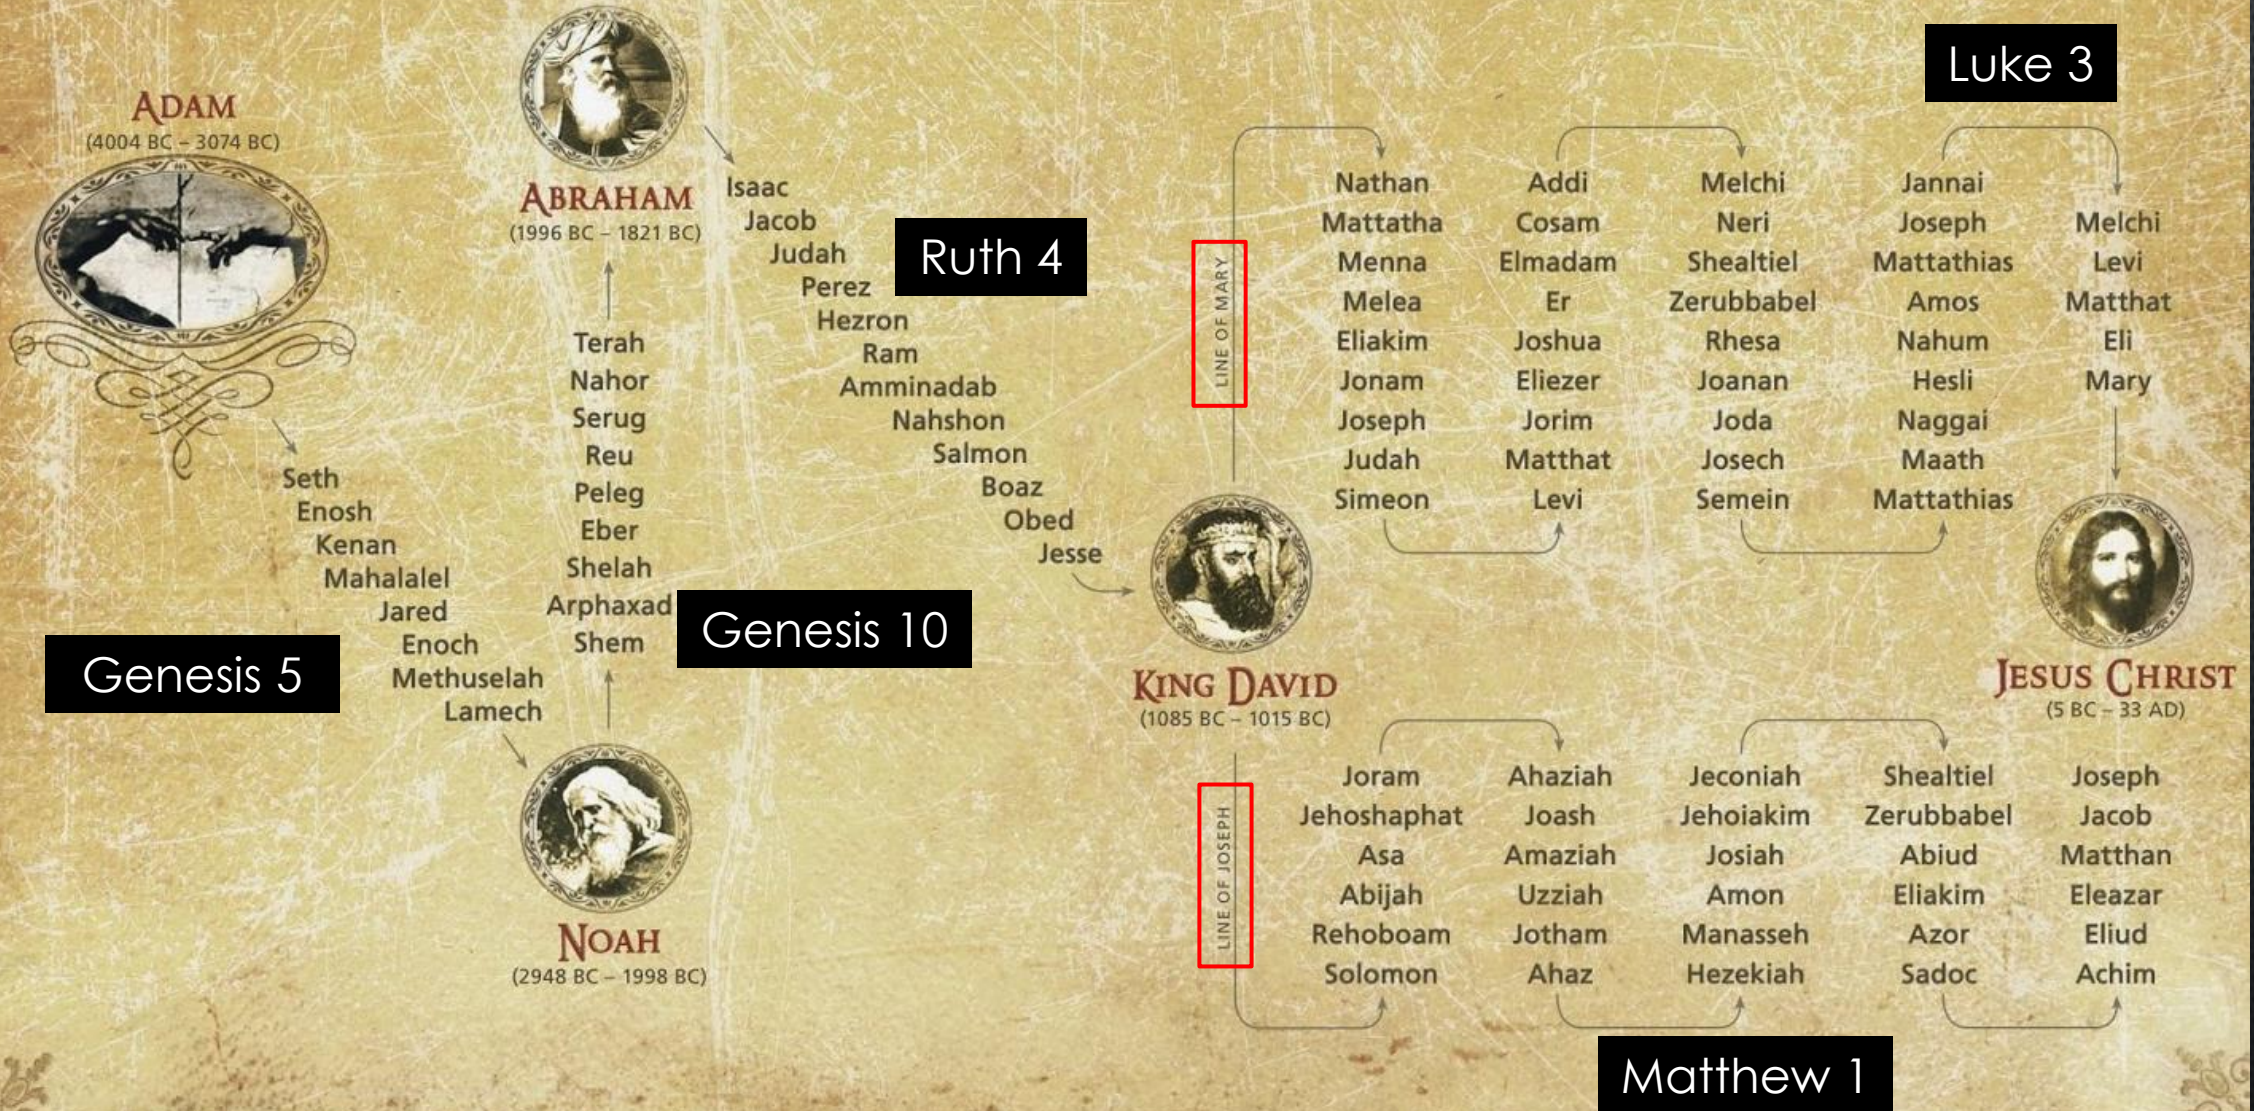

06

UNDERSTANDING THE  
GENEALOGIES, ARCHAEOLOGY,  
AND BABEL (GENESIS 5, 10 & 11)

DR. JOHN H. WHITMORE

EMANUEL BAPTIST CHURCH, OCTOBER 23, 2022

# I. GENESIS 3:15 AND THE IMPORTANCE OF THE GENEALOGIES

“I WILL PUT ENMITY BETWEEN YOU AND THE WOMAN,  
AND BETWEEN YOUR OFFSPRING AND HER OFFSPRING;  
HE SHALL BRUISE YOUR HEAD,  
AND YOU SHALL BRUISE HIS HEEL.”

# MESSIANIC GENEALOGY

FROM ADAM TO CHRIST

## V. A LITTLE ARCHAEOLOGY

- A. LOCATION OF NOAH'S ARK (GENESIS 8:4)
- B. THE COMMAND TO NOAH (GENESIS 9:16-19)
- C. DISPERSAL FROM THE MOUNTAINS OF ARARAT (GENESIS 11:1-2)
- D. DISPERSAL FROM BABEL
- E. TRAVELS OF TERAH AND HIS SONS ABRAM, NAHOR AND HARAN (GENESIS 11:26-32)
- F. SODOM AND GOMORRAH (GENESIS 19)
- G. JOB WAS LIKELY LIVING AT THE SAME TIME AS ABRAM